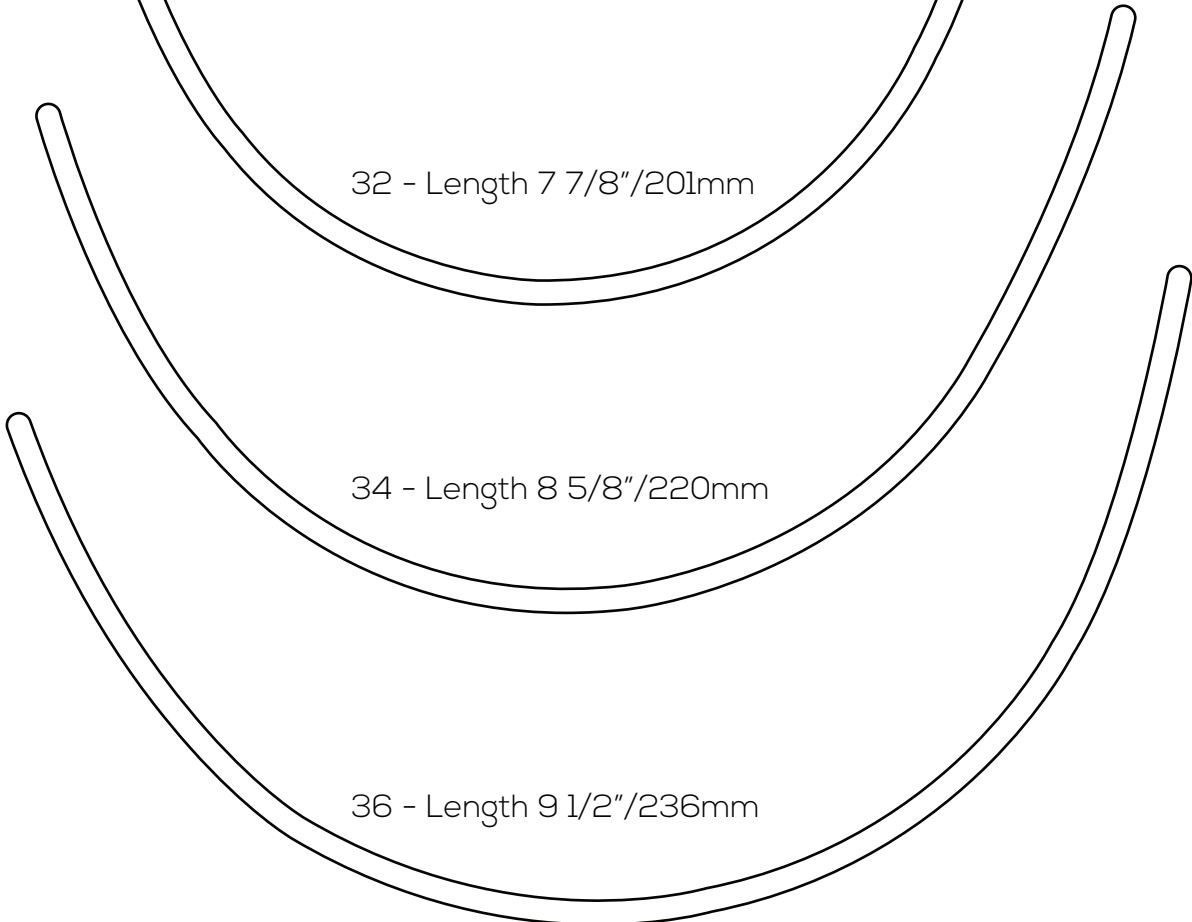

Regular (R2) Wires

Porcelynnne.com

1" Square

28 - Length 6 7/8"/175mm

30 - Length 7 1/2"/191mm*

32 - Length 7 7/8"/201mm

34 - Length 8 5/8"/220mm

36 - Length 9 1/2"/236mm

*Size 30 is slightly different shape than all the others

Regular (R2) Wires

Porcelynne.com

46 - Length 11 5/8" / 296mm

48 - Length 12 3/8" / 313mm

52 - Length 13 5/8" / 346mm