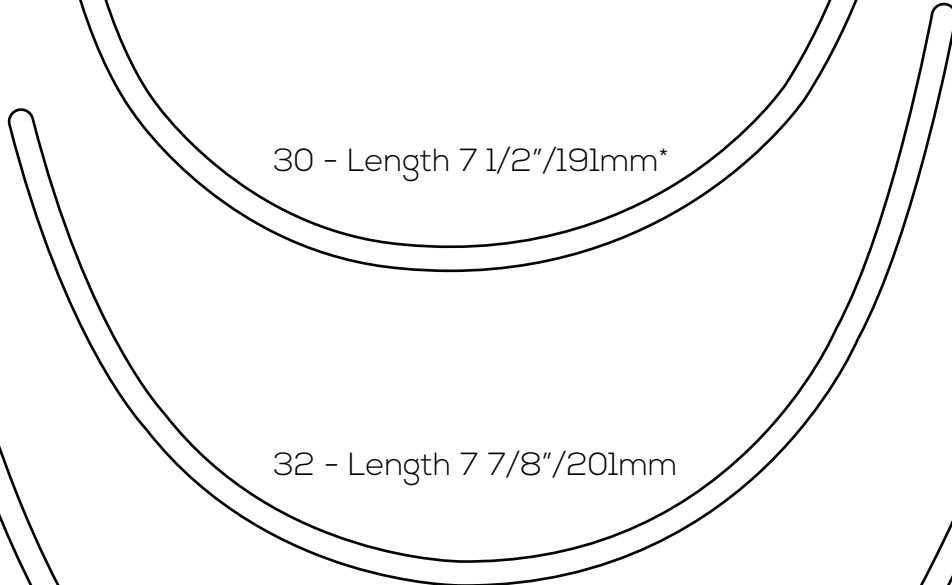

Regular (R2) Wires

Porcelynnne.com

1" Square

28 - Length 6 7/8"/175mm

30 - Length 7 1/2"/191mm*

32 - Length 7 7/8"/201mm

34 - Length 8 5/8"/220mm

36 - Length 9 1/2"/236mm

*Size 30 is slightly different shape than all the others

Regular (R2) Wires

Porcelynne.com

46 - Length 11 5/8" / 296mm

48 - Length 12 3/8" / 313mm

52 - Length 13 5/8" / 346mm