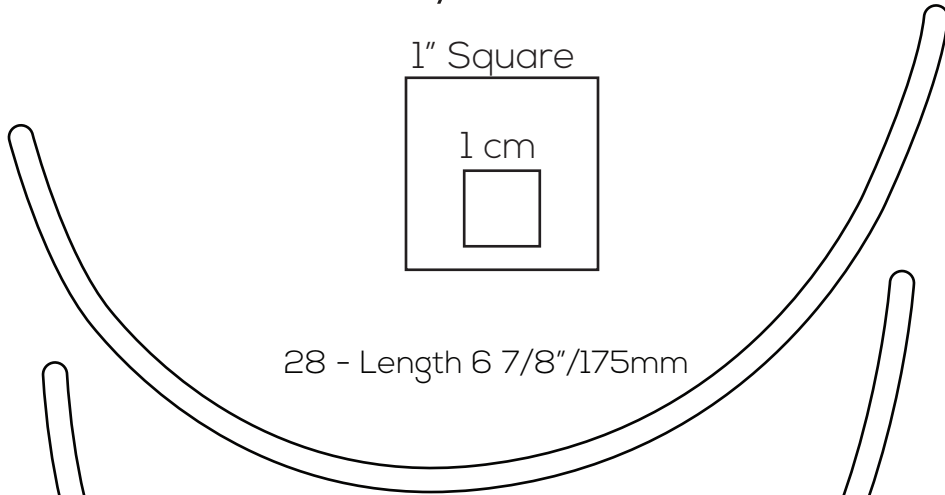

Regular (R2) Wires

Porcelynnne.com

1" Square

28 - Length 6 7/8"/175mm

30 - Length 7 1/2"/191mm*

32 - Length 7 7/8"/201mm

34 - Length 8 5/8"/220mm

36 - Length 9 1/2"/236mm

*Size 30 is slightly different shape than all the others

Regular (R2) Wires

Porcelynne.com

46 - Length 11 5/8" / 296mm

48 - Length 12 3/8" / 313mm

52 - Length 13 5/8" / 346mm