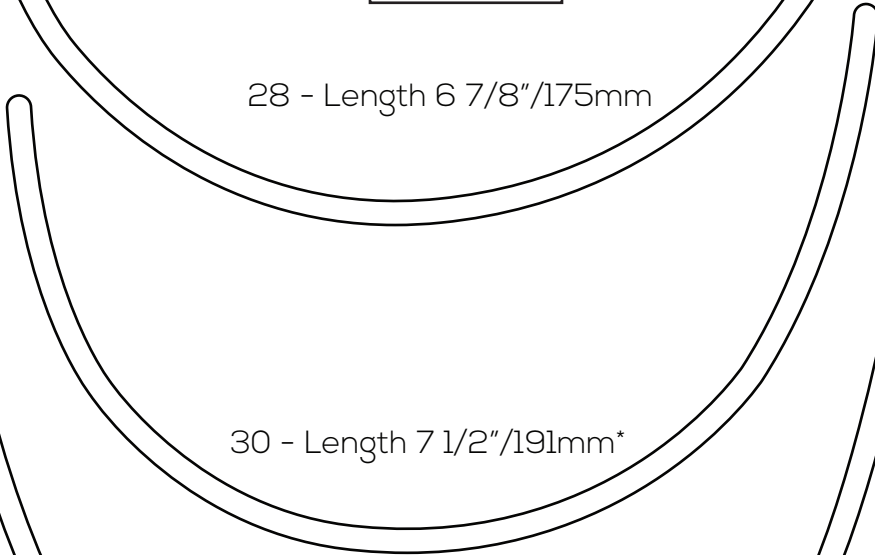

Regular (R2) Wires

Porcelynnne.com

1" Square

28 - Length 6 7/8"/175mm

30 - Length 7 1/2"/191mm*

32 - Length 7 7/8"/201mm

34 - Length 8 5/8"/220mm

36 - Length 9 1/2"/236mm

*Size 30 is slightly different shape than all the others

Regular (R2) Wires

Porcelynne.com

46 - Length 11 5/8" / 296mm

48 - Length 12 3/8" / 313mm

52 - Length 13 5/8" / 346mm