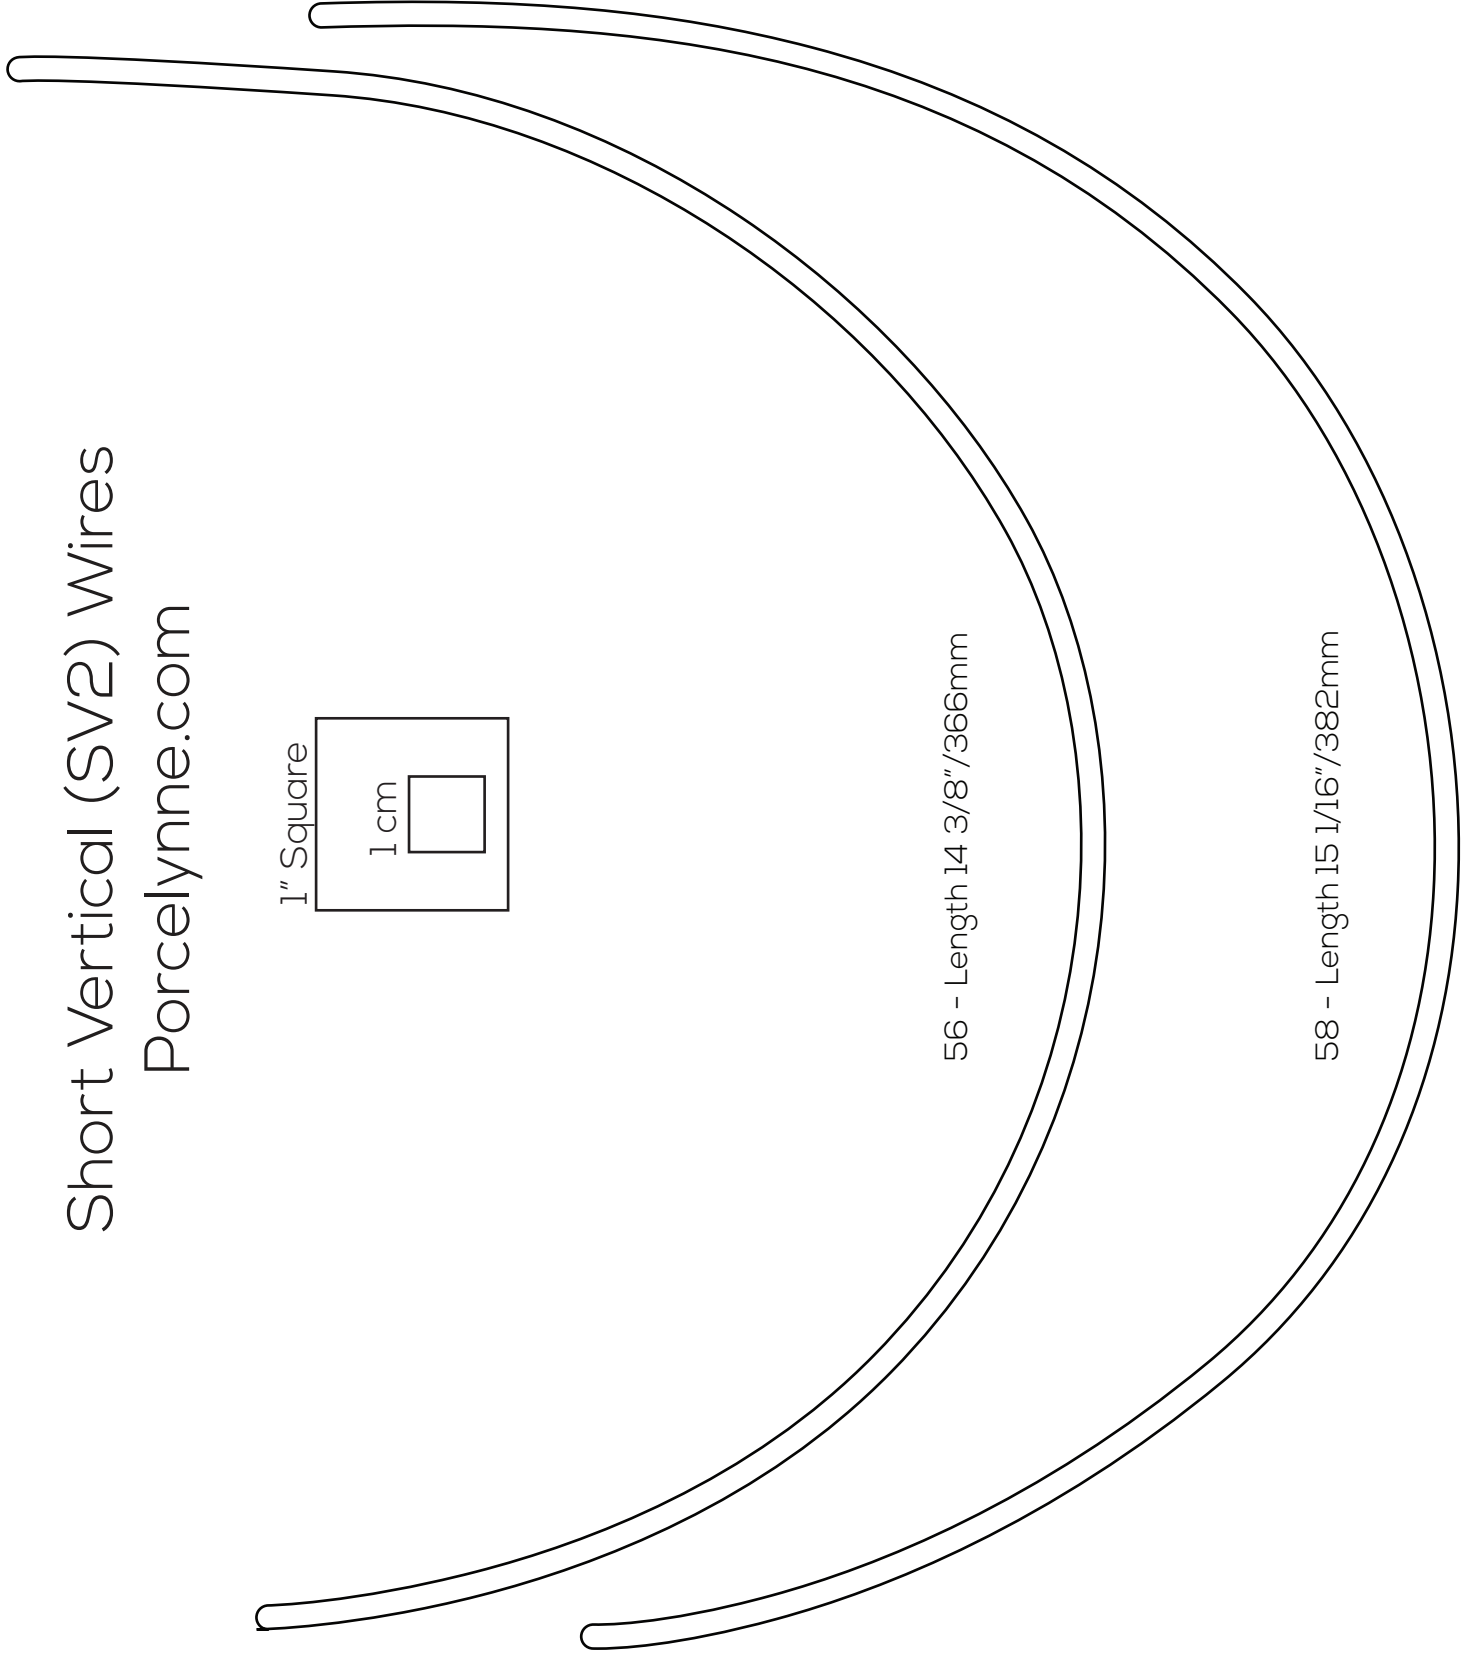

Short Vertical (SV2) Wires

Porcelynnne.com

1" Square

46 - Length $11 \frac{3}{8}$ " / 289mm

48 - Length 12" / 304mm

50 - Length $12 \frac{9}{16}$ " / 320mm

52 - Length $13 \frac{3}{16}$ " / 334mm

54 - Length $13 \frac{13}{16}$ " / 351mm

Short Vertical (SV2) Wires

Porcelynne.com

56 - Length 14 3/8" / 366mm

58 - Length 15 1/16" / 382mm

Short Vertical (SV2) Wires

Porcelynne.com

60 - Length 15 5/8" / 397mm

62 - Length 16 1/4" / 412mm