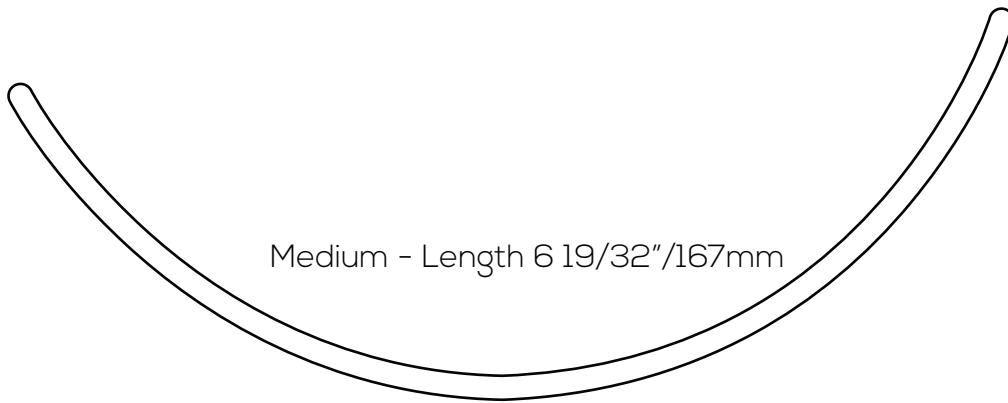

# Shallow Demi Wires

Porcelynnne.com

1" Square

Small - Length 5 7/8"/149mm

Medium - Length 6 19/32"/167mm

Large - Length 7 1/2"/191mm