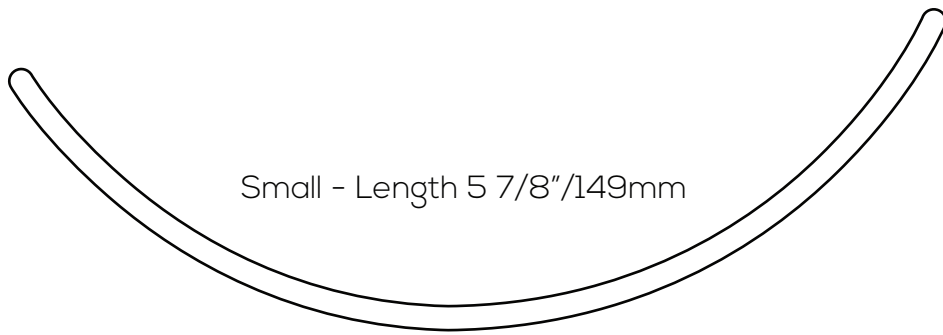

# Shallow Demi Wires

Porcelynnne.com

1" Square

Small - Length 5 7/8"/149mm

Medium - Length 6 19/32"/167mm

Large - Length 7 1/2"/191mm