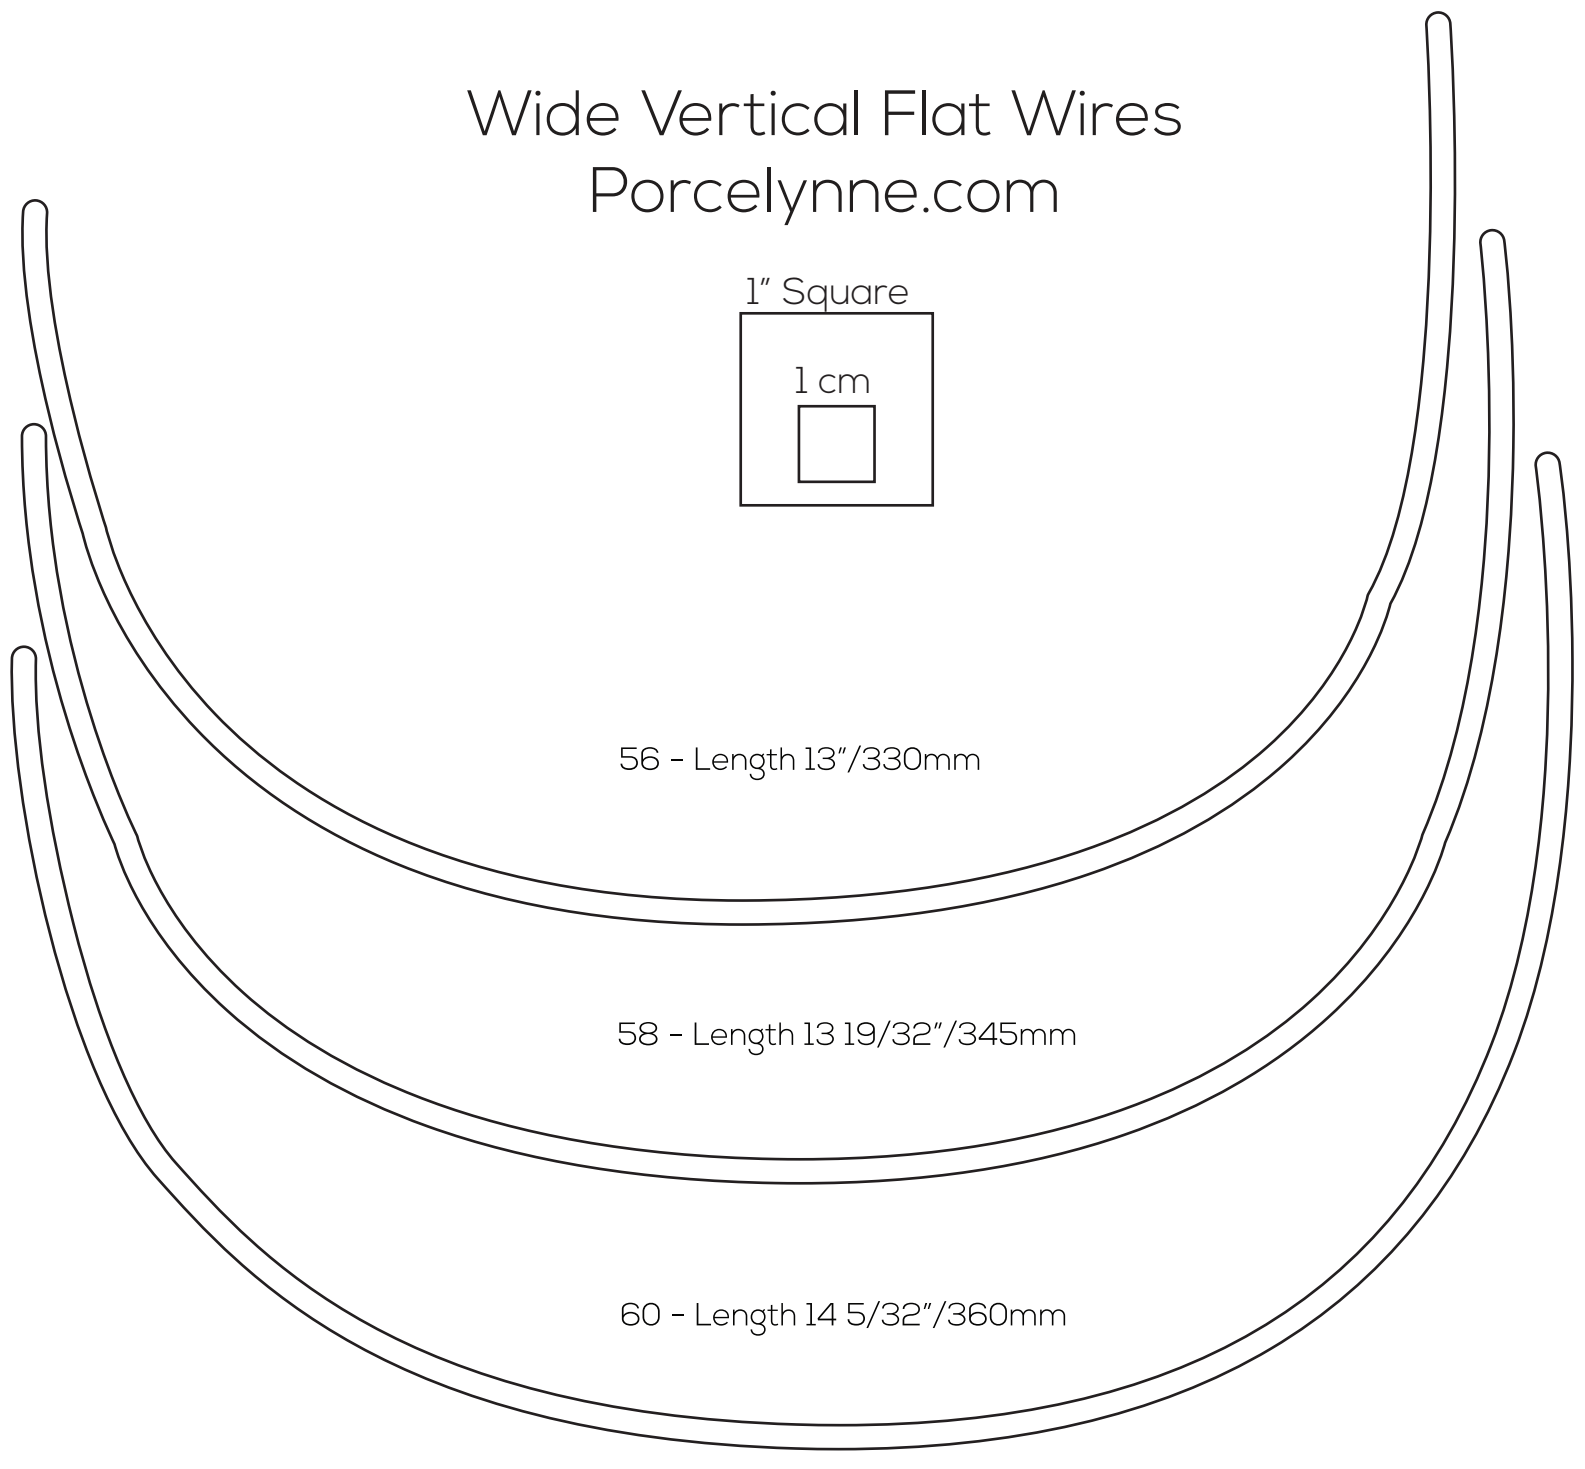

Wide Vertical Flat Wires

Porcelynnne.com

1" Square

44 - Length $9 \frac{7}{16}$ " / 240mm

46 - Length $10 \frac{1}{32}$ " / 255mm

48 - Length $10 \frac{5}{8}$ " / 270mm

50 - Length $11 \frac{7}{32}$ " / 285mm

52 - Length $11 \frac{13}{16}$ " / 300mm

54 - Length $12 \frac{13}{32}$ " / 315mm

Wide Vertical Flat Wires

Porcelynne.com

56 - Length 13"/330mm

58 - Length 13 19/32"/345mm

60 - Length 14 5/32"/360mm

Wide Vertical Flat Wires

Porcelynnne.com

62 - Length $14 \frac{3}{4}$ "/375mm

64 - Length $15 \frac{11}{32}$ "/390mm