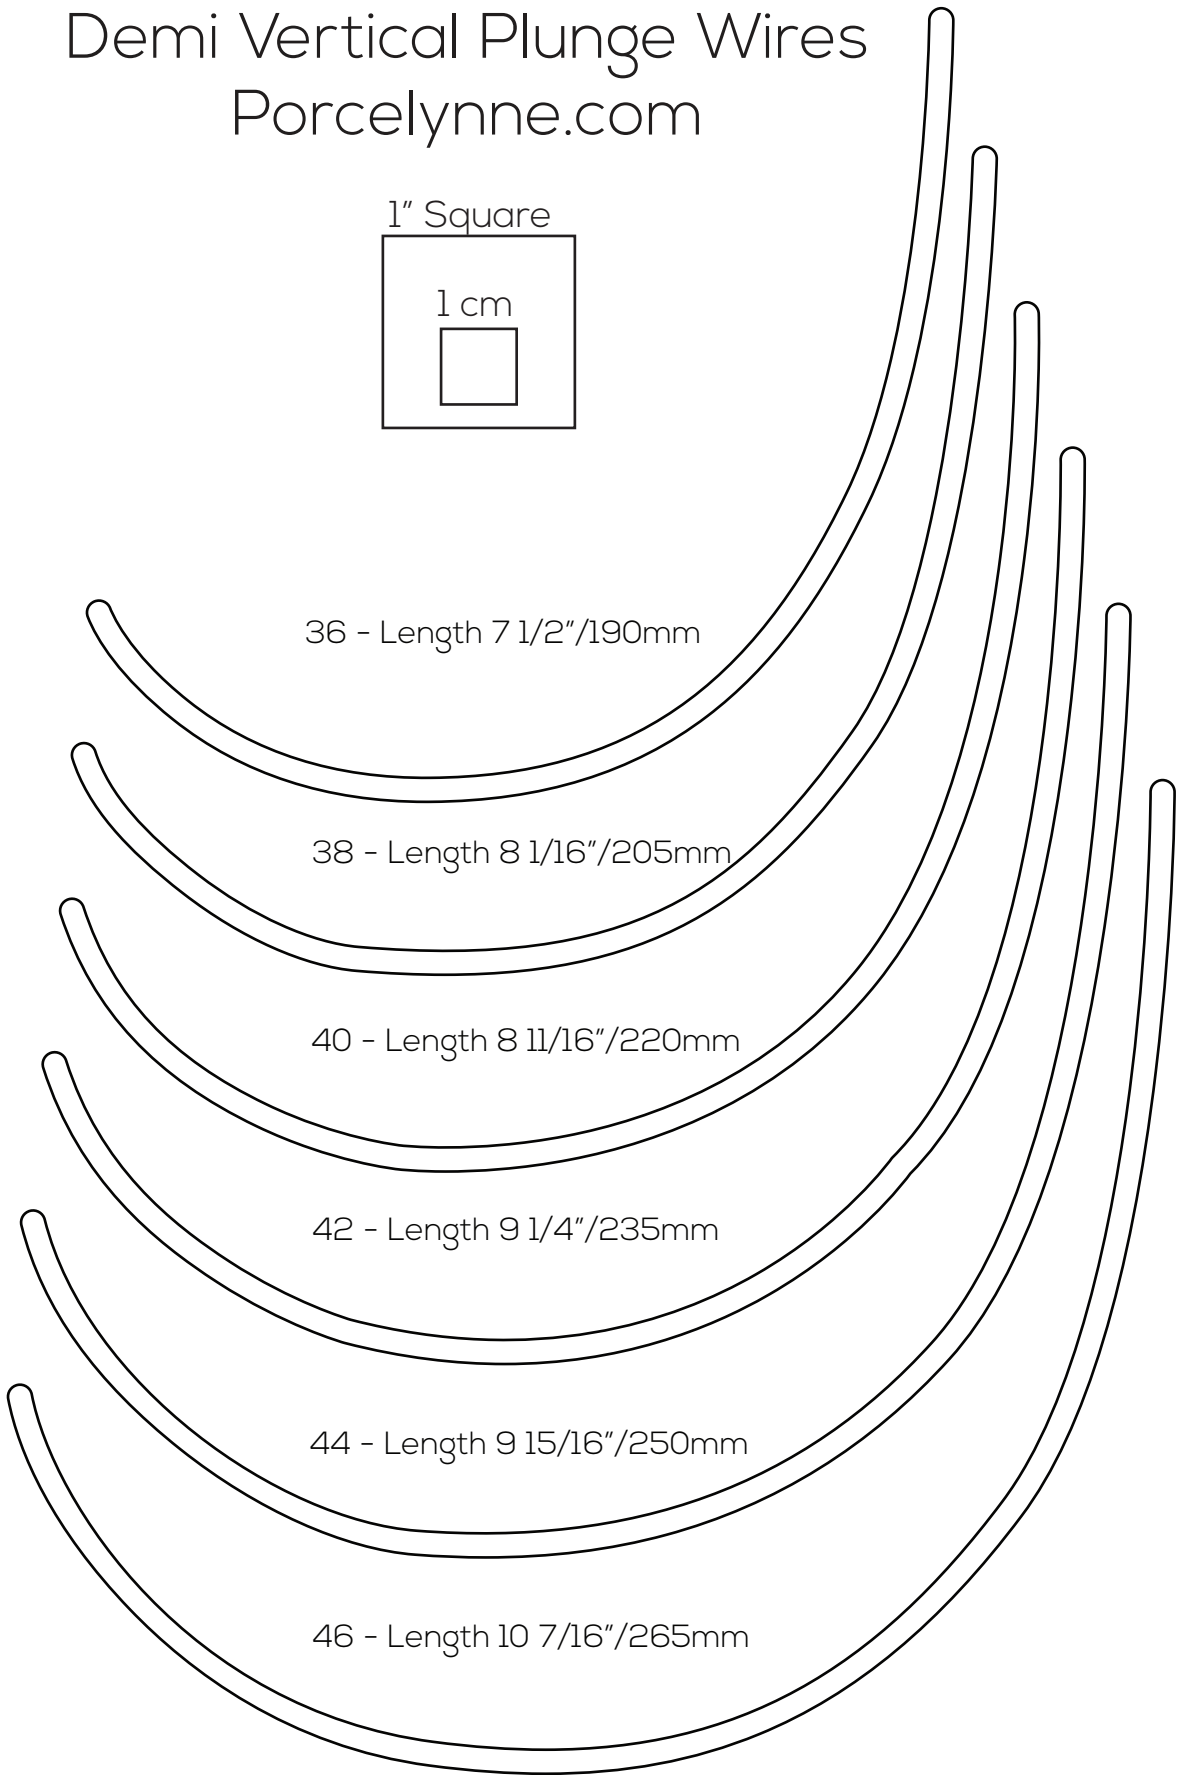

Demi Vertical Plunge Wires

Porcelynne.com

1" Square

36 - Length $7 \frac{1}{2}$ "/190mm

38 - Length $8 \frac{1}{16}$ "/205mm

40 - Length $8 \frac{11}{16}$ "/220mm

42 - Length $9 \frac{1}{4}$ "/235mm

44 - Length $9 \frac{15}{16}$ "/250mm

46 - Length $10 \frac{7}{16}$ "/265mm

Demi Vertical Plunge Wires

Porcelynnne.com

48 - Length $11 \frac{1}{32}$ " / 280mm

50 - Length $11 \frac{5}{8}$ " / 295mm

52 - Length $12 \frac{3}{16}$ " / 310mm

54 - Length $12 \frac{13}{16}$ " / 325mm

56 - Length $13 \frac{3}{8}$ " / 340mm

Demi Vertical Plunge Wires

Porcelynnne.com